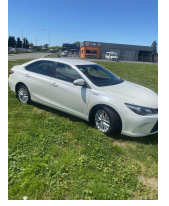

2015 Toyota Camry Atara SL Hybrid

VEHICLE INFORMATION

Cash Price

Includes GST,
Registration &
Licensing

\$19,955

Finance may be available on this vehicle. Ask one of our friendly staff for more information.

Gain peace of mind with Mechanical Breakdown Insurance. Ask us how.

Body

Sedan

Odometer

139,498 km

Engine

2500 cc, Hybrid

Fuel Type